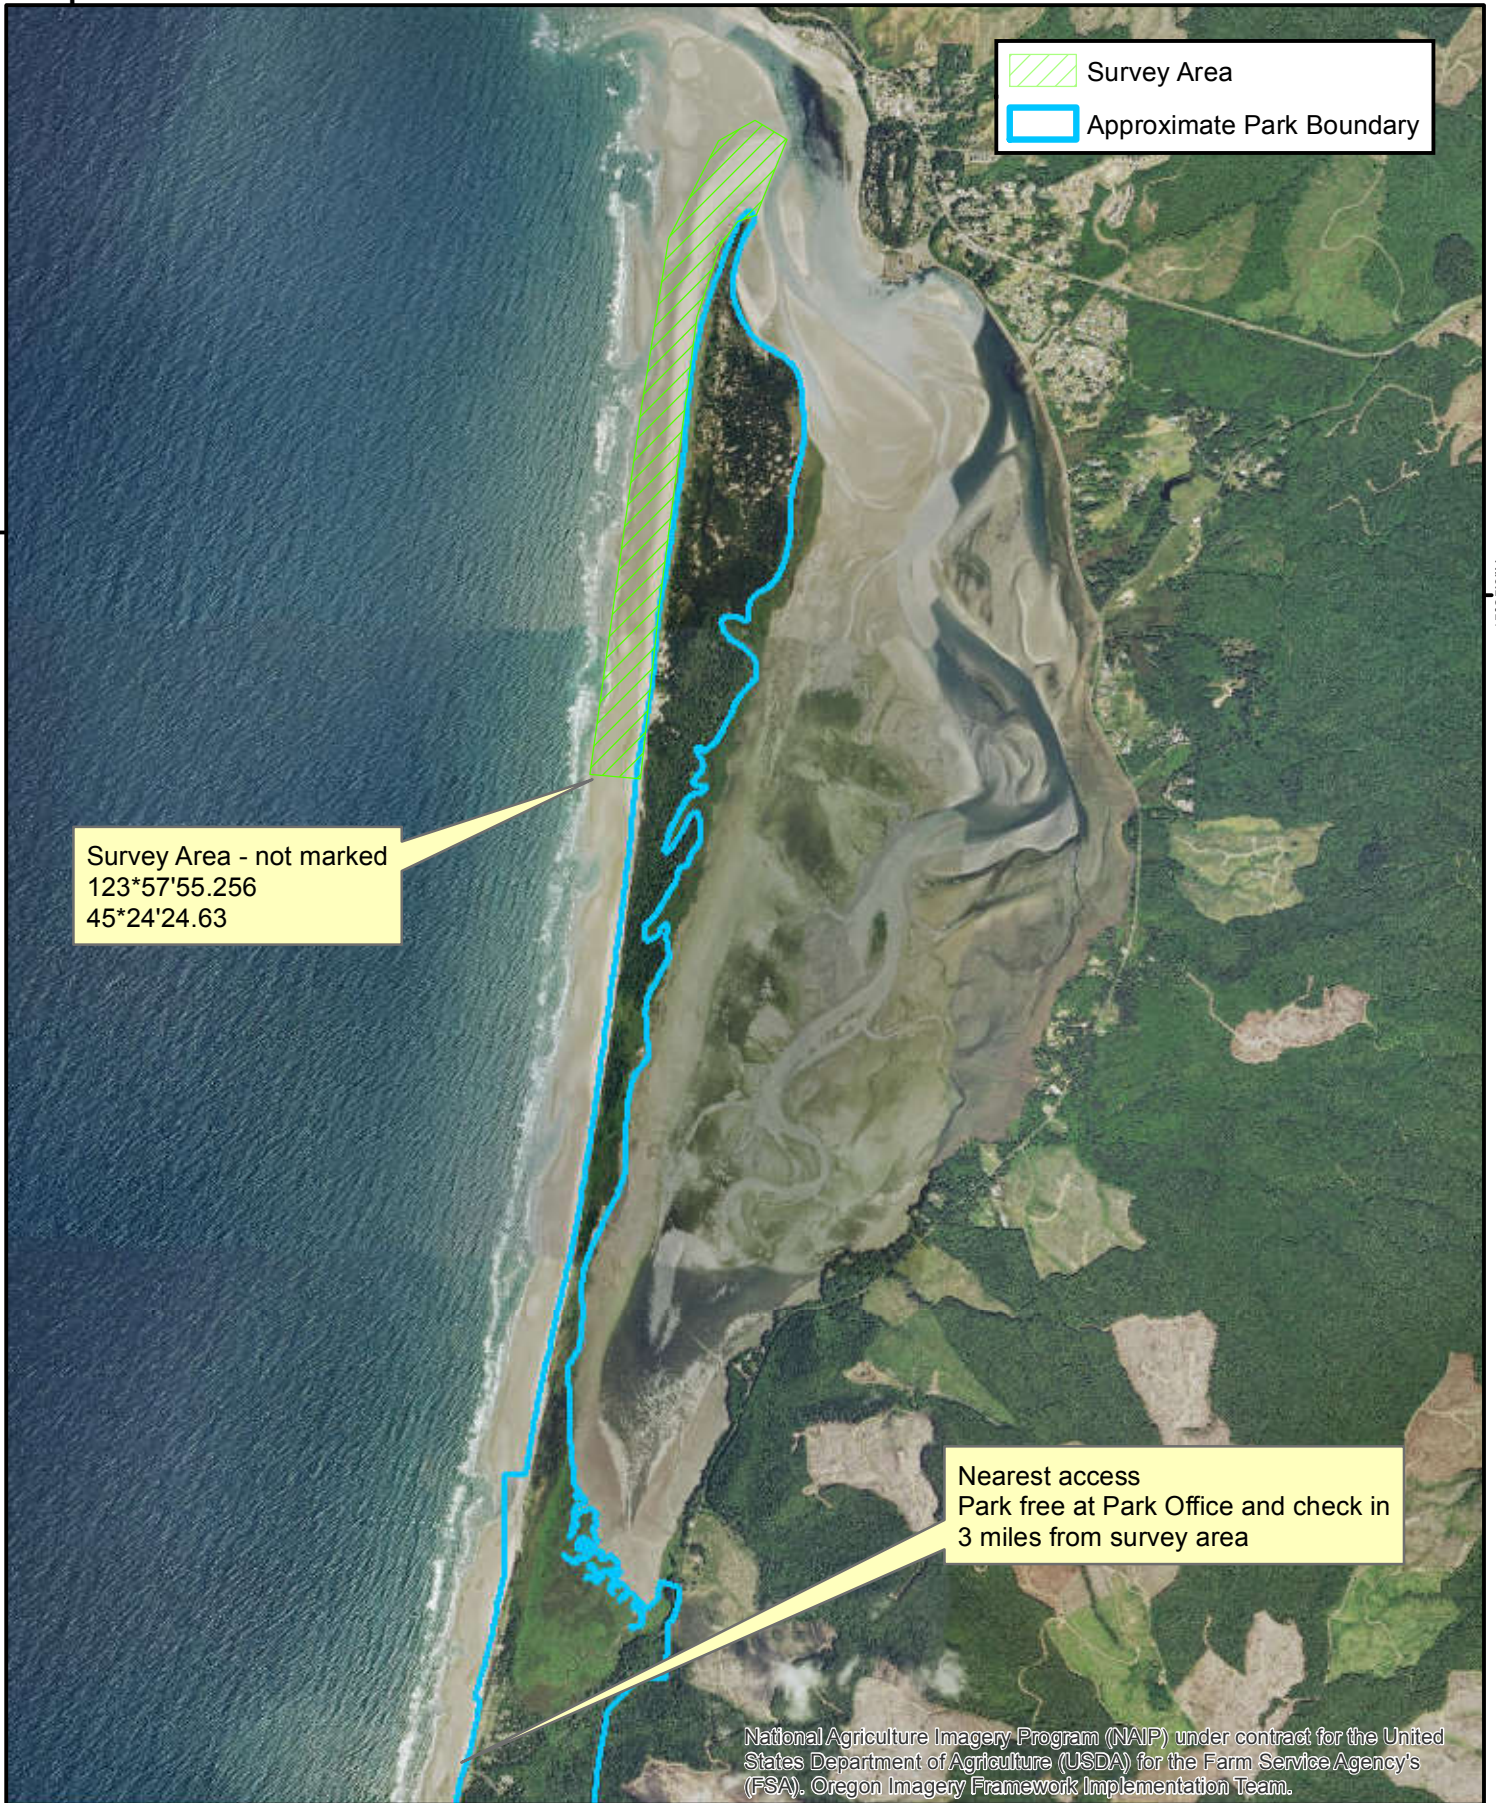

Netarts Spit Cape Lookout State Park

Oregon Parks & Recreation Dept.
725 Summer St. NE, Suite C
Salem OR, 97301

This product is for informational purposes and may not have been prepared for, or be suitable for legal, engineering, or surveying purposes. Users of this information should review or consult the primary data and information sources to ascertain the usability of the information.

0 1,500 3,000 Feet

NMOB-02812 3/27/2018

E:3/27/2018

P:never

NAD 1983 Oregon Statewide Uniform Western Snowy Plover Detect Survey Maps 2018_Detect_Surveys.mxd