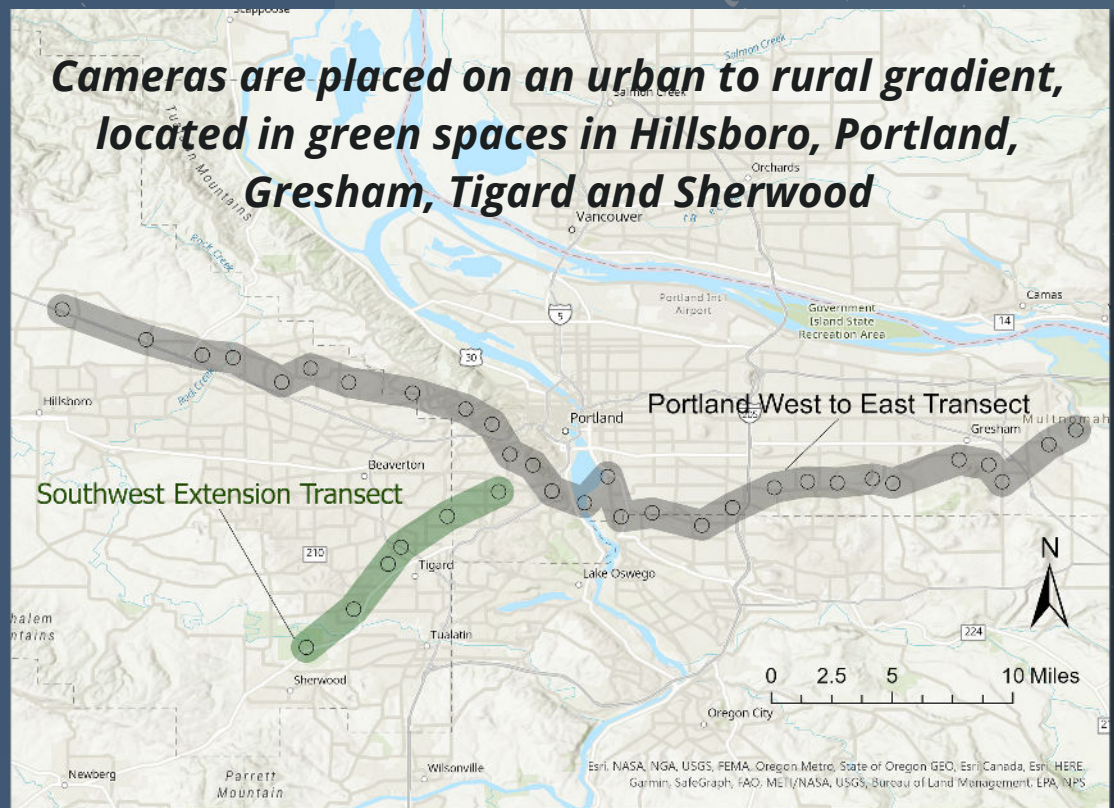

Portland joined UWIN in 2019...

Our mission is to contribute wildlife data to large-scale and local research projects, with the help of community members, volunteers and students.

35

Camera Sites

17092

Photos Taken

25

Species Observed

Volunteers help maintain the camera sites and identify the species present in each photograph

For volunteer information please contact:

Hunter Storm
stormhun@pdx.edu